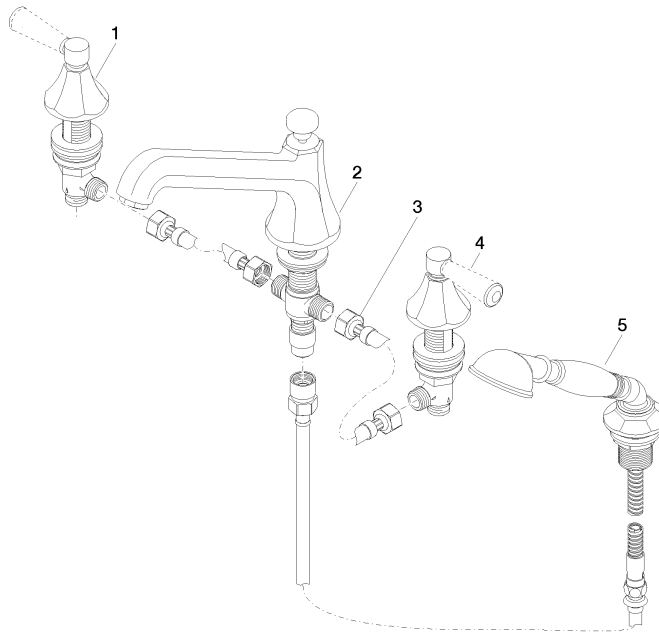

27 502 370

- 225mm projection
- complete hand shower set: normal flow
- spout: circular, air-enriched flow
- complete hand shower set with anti-scale system
- automatic bath/shower diverter
- height of mixer 185 mm
- height up to aerator 140 mm
- hole diameter valve 32 mm
- hole diameter spout 32 mm
- hole diameter for complete hand shower set 32 mm
- rosette for spout Ø 70mm
- rosette for complete hand shower set Ø 60mm
- rosette for deck valve Ø 60mm
- metal shower hose 1750mm with integrated anti-twist protection
- max. spout flow rate 23 l/min
- max. flow for complete hand shower set 6.8 l/min

Intrinsic protection against back flow.

	Chrome	27 502 370-00
	Brushed Platinum	27 502 370-06
	Platinum	27 502 370-08
	Durabrace (23kt Gold)	27 502 370-09
	Brushed Durabrace (23kt Gold)	27 502 370-28
	Brushed Dark Platinum	27 502 370-99

Recommended miscellaneous

Perfecto installation kit -

12 614 970 90

27 502 370

Spare parts list

No.	Item Number	Name	Quantity used	Delivery time
1	20 000 370-00	side panel	1	60
2	13 502 380-00	spout	1	60
3	12 502 970 90	High pressure hose 1/2" x 1/2" x 400 mm -	2	2
4	20 000 371-00	side panel	1	60
5	27 703 370-00	shower set	1	60